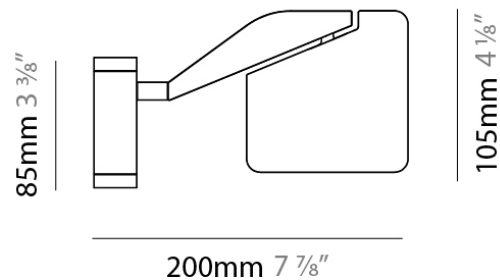

JACKIE SURFACE

D83410-TIM

PROJECT _____

TYPE _____

NOTES _____

QUANTITY _____

DATE _____

GENERAL

Series: Jackie

Brand: Panzeri

Division: Design

Mounting Type: Surface

Mounting Location: Wall

Subcategory: Task

PHYSICAL

Shape: Abstract

Length (mm): 105

Length (in): 4 1/8"

Width (mm): 105

Width (in): 4 1/8"

Height (mm): 105

Height (in): 4 1/8"

Extension (mm): 200

Extension (in): 7 7/8"

Light Distribution: Adjustable / Direct

Weight (kg): 0.525

Weight (lbs): 1.157

Diffuser: Acrylic - satin finish

Fixture Material: Aluminum Die Cast

ELECTRICAL

Lamp Type: LED

Input Wattage (W): 10

Total Output Wattage (W): 8

Dimming: 5-Step Touch Dimming

Driver Included: Yes

Driver Location: Integrated

Driver Type: Constant Current 120Vac

Driver Class: Class 2

Input Voltage (V): 120

Output Voltage (V): 24

LED

Number of LEDs: 1

Color Temperature (°K): 3000

Max. Delivered Lumen (lm): 526

Nominal Lumen (lm): 600

CRI: >90 CRI

Efficiency (%): 87.667

Efficacy (lm/w): 52.6

Lamp Life (hrs): 50000

OPTICAL

Optic°: Diffused

RATINGS AND CERTIFICATIONS

Certified By: CSA Certified to UL and CSA Standards

IP rating: IP40