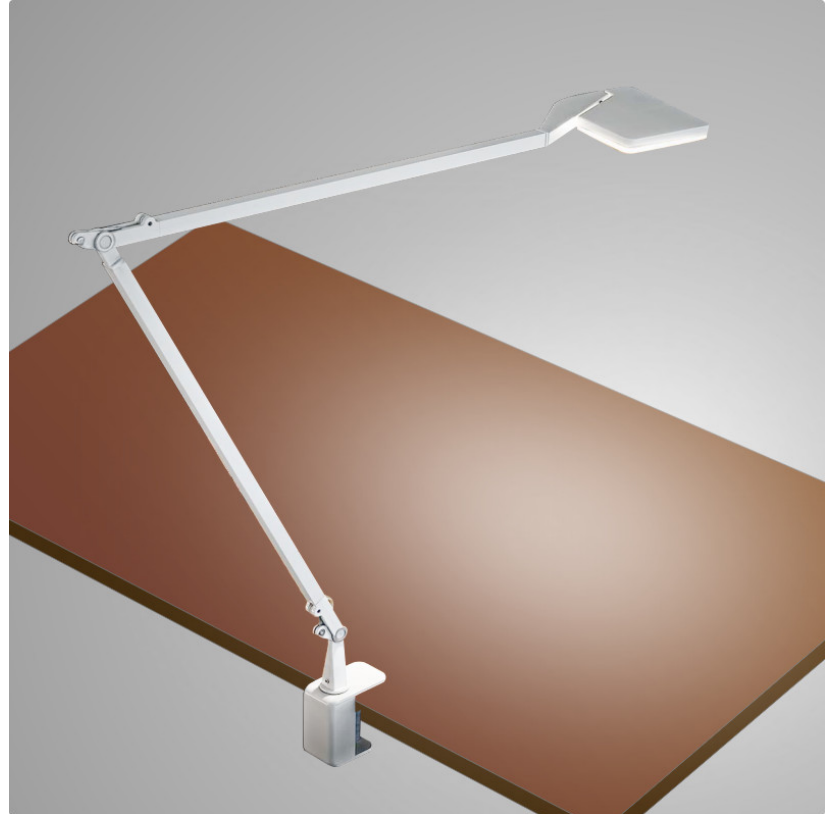

PROJECT	_____
TYPE	_____
NOTES	_____
QUANTITY	_____
DATE	_____

JACKIE - WITH CLAMP PORTABLE

D84355-WHI

GENERAL

Series: Jackie
Subseries: Jackie - with Clamp
Brand: Panzeri
Division: Design
Mounting Type: Portable
Mounting Location: Table
Subcategory: Task

PHYSICAL

Shape: Abstract
Length (mm): 590
Length (in): 23 1/4
Height (mm): 530
Height (in): 20 7/8
Light Distribution: Adjustable / Direct
Weight (kg): 0.825
Weight (lbs): 1.82
Fixture Material: Aluminum Die Cast

ELECTRICAL

Lamp Type: LED
Input Wattage (W): 10
Dimming: 5-Step Touch Dimming
Driver Location: Inline Transformer Plug
Input Voltage (V): 120
Output Voltage (V): 24

LED

Color Temperature (°K): 3000
Max. Delivered Lumen (lm): 526
Nominal Lumen (lm): 600
CRI: >90 CRI
Lamp Life (hrs): 50000

OPTICAL

RATINGS AND CERTIFICATIONS

Certified By: CSA Certified to UL and CSA Standards
IP rating: IP40

10.5cm
(4 1/8")

59cm (23 1/4")