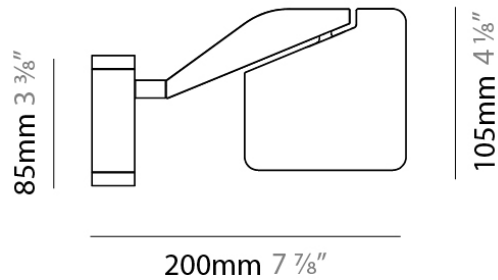

JACKIE SURFACE

D83410-BLK

PROJECT _____

TYPE _____

NOTES _____

QUANTITY _____

DATE _____

GENERAL

Series: Jackie
Brand: Panzeri
Division: Design
Mounting Type: Surface
Mounting Location: Wall
Subcategory: Task

PHYSICAL

Shape: Abstract
Length (mm): 105
Length (in): 4 1/8
Width (mm): 105
Width (in): 4 1/8
Height (mm): 105
Height (in): 4 1/8
Extension (mm): 200
Extension (in): 7 7/8
Light Distribution: Adjustable / Direct
Weight (kg): 0.525
Weight (lbs): 1.157
Diffuser: Acrylic - satin finish
Fixture Material: Aluminum Die Cast

ELECTRICAL

Input Wattage Range: 10 - 19 W
Lamp Type: LED
Input Wattage (W): 10
Total Output Wattage (W): 8
Dimming: 5-Step Touch Dimming
Driver Included: Yes
Driver Location: Integrated
Driver Type: Constant Current - 120Vac
Driver Class: Class 2
Input Voltage (V): 120
Output Voltage (V): 24

LED

Number of LEDs: 1
Color Temperature (°K): 3000
Max. Delivered Lumen (lm): 526
Nominal Lumen (lm): 600
CRI: >90 CRI
Efficiency (%): 87.667
Efficacy (lm/w): 52.6
Lamp Life (hrs): 50000

OPTICAL

Optic°: Diffused

RATINGS AND CERTIFICATIONS

Certified By: CSA Certified to UL and CSA Standards
IP rating: IP40