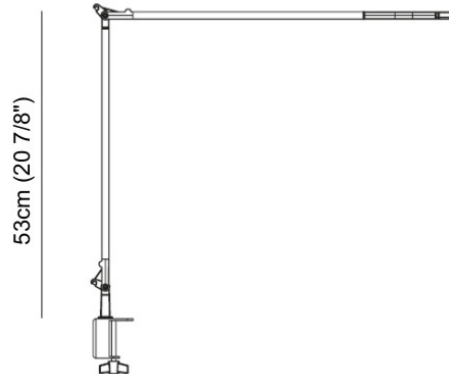

PHYSICAL

Shape: Abstract
 Length (mm): 590
 Length (in): 23 1/4
 Height (mm): 530
 Height (in): 20 7/8
 Light Distribution: Adjustable / Direct
 Weight (kg): 0.825
 Weight (lbs): 1.82
 Fixture Material: Aluminum Die Cast

OPTICAL

RATINGS AND CERTIFICATIONS

Certified By: CSA Certified to UL and CSA Standards
 IP rating: IP40

10.5cm
(4 1/8")

59cm (23 1/4")

53cm (20 7/8")

5cm (1 15/16")

LEGEND